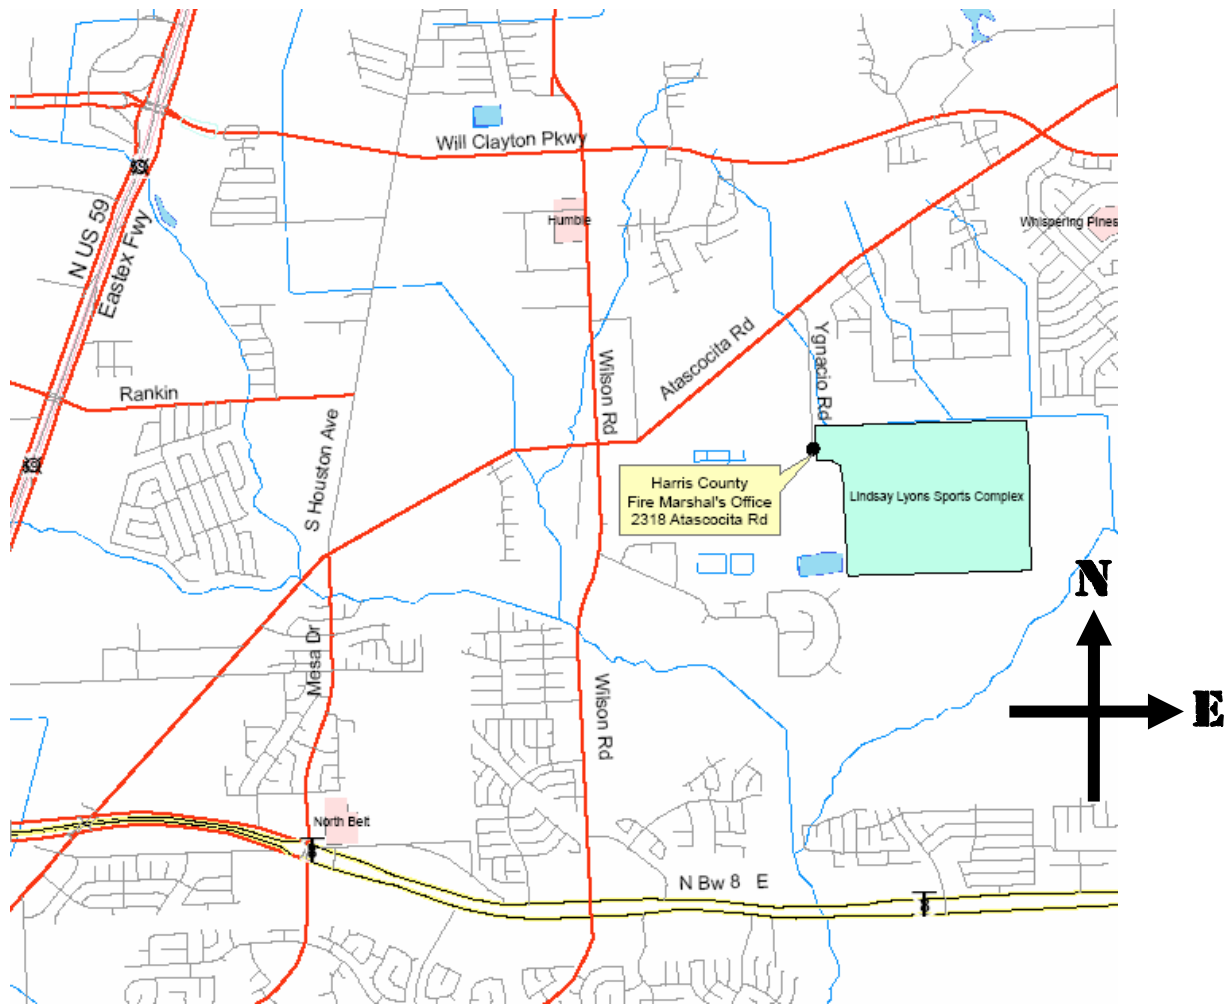

MAP TO HARRIS COUNTY FIRE MARSHAL'S & SHERRIF'S DEPARTMENT – TRAINING FACILITY

Directions for **Houston**: Take Beltway 8 / Sam Houston Parkway East to Atascocita Road. Turn North [left] at Atascocita Rd. and follow to Ygnacio Road. Turn South [right] at Ygnacio Road and follow to the end.

Directions for **Dallas**: Take I-45 South to Beltway 8/Sam Houston Parkway East. Follow Beltway 8/Sam Houston Parkway East and continue using the directions for Houston shown above.

Directions for **Austin and San Antonio**: Come into Houston and get onto the Sam Houston Tollway/Beltway 8 going North and/or East. Follow until you are past I-45 and then use the directions for Houston shown above.

Note: There is a traffic light at the intersection of Atascocita Road & Ygnacio Road

Ygnacio Road dead ends into the HCFMO parking lot
The training building is on your left in the glass front building